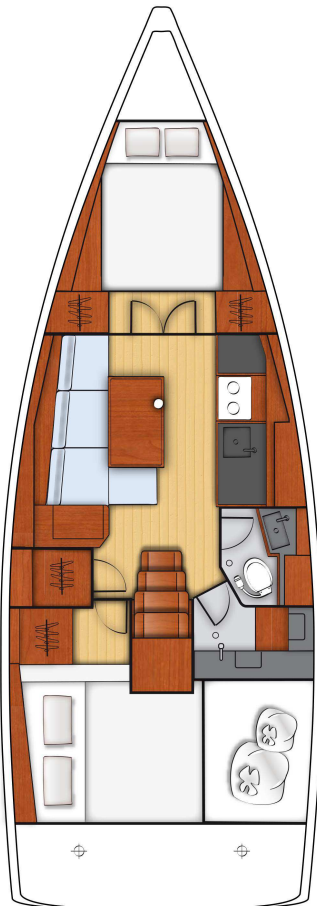

" TECHNICAL DETAILS "

- Build in : 2019
- LOA : 11,50 m
- Beam : 3,99 m
- Draft : 2,09 m
- Engine : Yanmar 40 HP
- F.Water Capacity : 330 L
- Diesel Capacity : 130 L
- Cabins : 2
- Berths : 4

BASE & GOCEK & CLIMATE

Special Equipment:

Furling Main sail	30,0 m ²	Bowthruster	✓	Chartplotter in Cockpit	✓
Furling Genoa sail	33,0 m ²	Solar Panel	✓	2 Steering wheels	✓
Spiboom	- - -	Sprayhood	✓	Cockpit Loudspeaker	✓
Asym Spinnaker extra price	- - -	Inverter (220V/12 V – 300W)	✓	WC - Shower	1

Extras : Convertible Saloon Table

NAVIGATION & ELECTR. :

- ✓ GPS with Chartplotter
- ✓ Nav.Charts
- ✓ Nav. aids
- ✓ Nautical pilot books
- ✓ Compass
- ✓ Hand compass
- ✓ VHF
- ✓ Log instruments
- ✓ Anemometer
- ✓ Windex
- ✓ Automatic pilot
- ✓ Binocular
- ✓ Clock & Barometer
- ✓ Flag set
- ✓ Radio CD-Player with AUX+USB