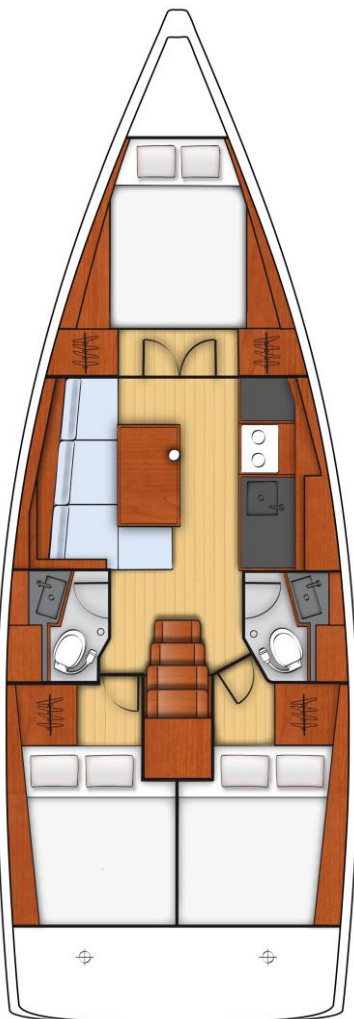

" TECHNICAL DETAILS "

- Build in : 2023
- LOA : 11,50 m
- Beam : 3,99 m
- Draft : 2,09 m
- Engine : Yanmar 40 HP
- F.Water Capacity : 330 L
- Diesel Capacity : 130 L
- Cabins : 3
- Berths : 6+2

BASE & GOCEK & CLIMATE

Special Equipment:

Furling Main sail	30,0 m ²	Bowthruster	✓	Chartplotter in Cockpit	✓
Furling Genoa sail	33,0 m ²	Solar Panel	✓	2 Steering wheels	✓
Spiboom	- - -	Sprayhood	✓	Cockpit Loudspeaker	✓
Asym Spinnaker extra price	✓	Inverter (220V/12 V – 600W)	✓	WC - Shower	2

Extras : Convertible Saloon Table

NAVIGATION & ELECTR. :

- ✓ GPS with Chartplotter
- ✓ Nav.Charts
- ✓ Nav. aids
- ✓ Nautical pilot books
- ✓ Compass
- ✓ Hand compass
- ✓ VHF
- ✓ Log instruments
- ✓ Anemometer
- ✓ Windex
- ✓ Automatic pilot
- ✓ Binocular
- ✓ Clock & Barometer
- ✓ Flag set
- ✓ Radio CD-Player with AUX+USB