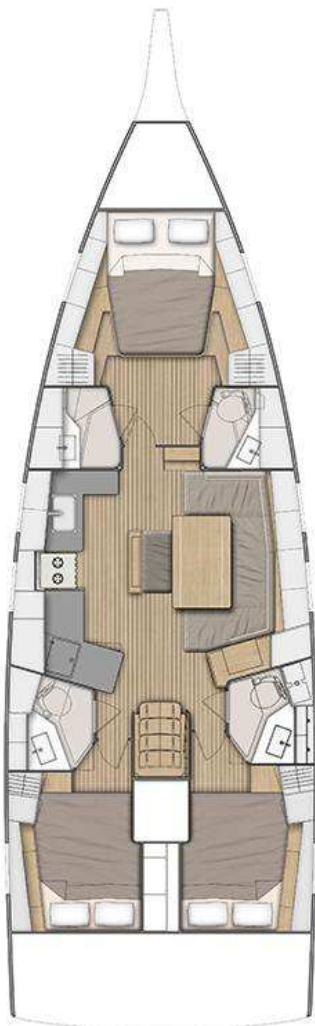

" TECHNICAL DETAILS "

- Build in : 2019
- LOA : 14,60 m
- Beam : 4,50 m
- Draft : 2,35 m
- Engine : Yanmar 57 HP
- F.Water Capacity : 570 L
- Diesel Capacity : 200 L
- Cabins : 3
- Berths : 6+2

BASE & GOCEK & CLIMATE

Special Equipment:

Furling Main sail	44,5 m ²	Bowthruster	✓	Chartplotter in Cockpit	✓
Furling Genoa sail	58,0 m ²	Solar Panel	✓	2 Steering wheels	✓
Spiboom	- - -	Sprayhood	✓	Cockpit Loudspeaker	✓
Asym Spinnaker extra price	- - -	Inverter (220V/12 V – 300W)	✓	WC - Shower	3

Extras : Convertible Saloon Table

NAVIGATION & ELECTR. :

- ✓ GPS with Chartplotter
- ✓ Nav.Charts
- ✓ Nav. aids
- ✓ Nautical pilot books
- ✓ Compass
- ✓ Hand compass
- ✓ VHF
- ✓ Log instruments
- ✓ Anemometer
- ✓ Windex
- ✓ Automatic pilot
- ✓ Binocular
- ✓ Clock & Barometer
- ✓ Flag set
- ✓ Radio CD-Player with AUX+USB