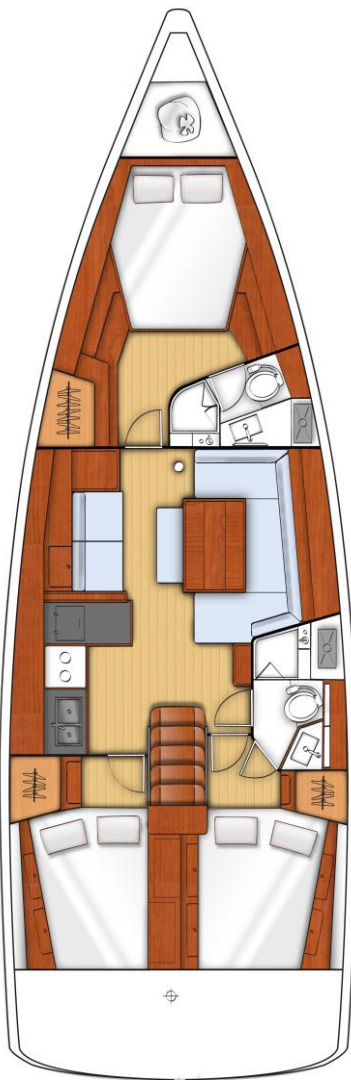

## " TECHNICAL DETAILS "

- Build in : 2018
- LOA : 13,94 m
- Beam : 4,49 m
- Draft : 1,86 m
- Engine : Yanmar 57 HP
- F.Water Capacity : 570 L
- Diesel Capacity : 200 L
- Cabins : 3
- Berths : 6+2

### Special Equipment:

Furling Main sail	50,0 m <sup>2</sup>	Bowthruster	✓	Chartplotter in Cockpit	✓
Furling Genoa sail	50,0 m <sup>2</sup>	Solar Panel	✓	2 Steering wheels	✓
Spiboom	- - -	Sprayhood	✓	Cockpit Loudspeaker	✓
Asym Spinnaker extra price	✓	Inverter (220V/12 V - 400W)	✓	WC - Shower	2

**Extras :** Convertible saloon table, Electrical main sail winch