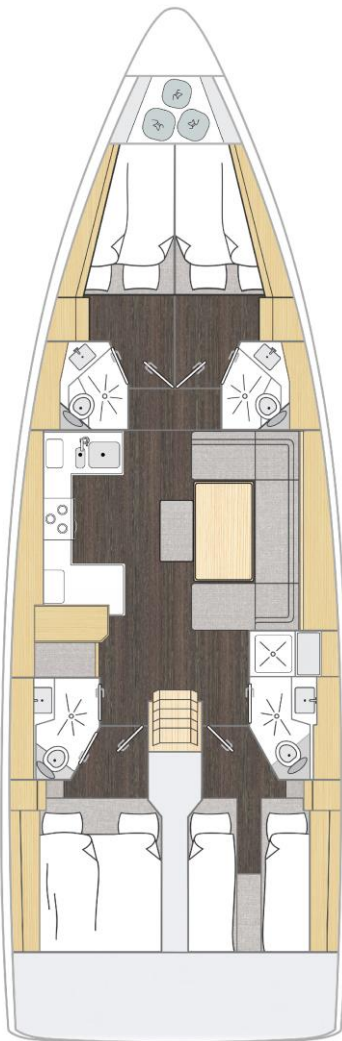

" TECHNICAL DETAILS "

- Build in : 2024
- LOA : 14,91 m
- Beam : 4,70 m
- Draft : 2,30 m
- Engine : Yanmar 80 HP
- F.Water Capacity : 798 L
- Diesel Capacity : 244 L
- Cabins : 4
- Berths : 8

BASE & GOCEK & CLIMATE

- ★ Reliable base with high customer satisfaction
- ★ Fully equipped boats in excellent condition
- ★ 7/24 technical assistance and support
- ★ Perfect starting point for a cruise
- ★ Just 20 min. away from Dalaman Airport
- ★ Fair and constant winds for sailing
- ★ About 300 sunny days a year

Special Equipment:

Furling Main sail	62,0 m²	Bowthruster	✓	Chartplotter in Cockpit	✓
Furling Genoa sail	56,4 m²	Solar Panel	✓	2 Steering wheels	✓
Spiboom	- - -	Sprayhood	✓	Cockpit Loudspeaker	✓
Asym Spinnaker extra price	✓	Inverter (220V/12 V – 300W)	✓	WC - Shower	4

Extras : Swimming platform, Heating, Convertible Master Cabin, Cabin Fans, Grill, Electric Winch

NAVIGATION & ELECTR. :

- ✓ GPS with Chartplotter
- ✓ Nav.Charts
- ✓ Nav. aids
- ✓ Nautical pilot books
- ✓ Compass
- ✓ Hand compass
- ✓ VHF
- ✓ Log instruments
- ✓ Anemometer
- ✓ Windex
- ✓ Automatic pilot
- ✓ Binocular
- ✓ Clock & Barometer
- ✓ Flag set
- ✓ Radio CD-Player with AUX+USB
- ✓ SW Radio

ENGINE:

- ✓ Consumpt.–appr.6 l/h
- ✓ Diesel jerry can 20 lt.full
- ✓ Funnel
- ✓ Spare V-Belt
- ✓ Spare impeller
- ✓ Spare engine oil
- ✓ Motor battery

ELECTRIC:

- ✓ Main circuit breaker
- ✓ Service batteries x 5
- ✓ 220 V Breaker / Fuses
- ✓ Battery charger 220 V
- ✓ Shore power cable
- ✓ Spare fuses
- ✓ Sockets 12 / 220 V
- ✓ Elctr. Repair set

MOORING:

- ✓ Windlass
- ✓ Anchor with 80 m chain (10mm)
- ✓ Spare anchor
- ✓ Mooring lines x 4 2x15 m. & 2x30 m.
- ✓ Shore line 1x40 m.
- ✓ Fenders x 6
- ✓ Baloon fender x 1
- ✓ Gangway

SAFETY EQP. :

- ✓ Liferaft
- ✓ Danbuoy
- ✓ Life-Jackets
- ✓ Life-belts
- ✓ Manual bilge pump
- ✓ Automatic bilge pump
- ✓ Distress signals
- ✓ Torch + batteries
- ✓ Search light
- ✓ Foghorn
- ✓ Radar reflector
- ✓ Anchor ball
- ✓ Wire cutter
- ✓ First aid kit
- ✓ Fire extinguishers
- ✓ Fire blanket
- ✓ Tool box
- ✓ Emergency tiller
- ✓ Lifebuoy light
- ✓ Bosun chair
- ✓ Dinghy repair kit
- ✓ Sail repair kit

COMFORT:

- ✓ Bimini-Top
- ✓ Sun awning
- ✓ Cockpit-Cushions
- ✓ Safety net (upon request)
- ✓ Life jackets (kids)
- ✓ Winch handles x 3
- ✓ Cockpit table
- ✓ Cockpit light
- ✓ Oars & pump for dinghy
- ✓ Waterhose with adaptor
- ✓ Water can
- ✓ Fuel jerry can – full
- ✓ Teak cockpit
- ✓ Swimming ladder
- ✓ Cockpit shower
- ✓ Boat-hook
- ✓ Bucket, Brush,Bailer
- ✓ Mask & Snorkel (1 set)
- ✓ Gas bottles x 2
- ✓ Hotwater boiler
- ✓ F. water pres. pump
- ✓ Holding tanks x 4
- ✓ Gas cooker + Oven
- ✓ Fridge 12 V
- ✓ Sink
- ✓ Galley equipment
- ✓ Coffee filter
- ✓ Sponge,tea-towels
- ✓ Dish washing liquid
- ✓ Pegs
- ✓ Blankets, Pillows
- ✓ Welcome packet

BASE : German, English, Turkish spoken, 24 hrs technical support, SMS-Info, SMS-Weather broadcast, beforehand provisioning (upon request), reception, restaurant, bar, shower & WC..

GÖCEK : Clinic - Ambulance, banks, markets, shops, food & veg market, laundry, car park, petrol station, rent a car, restaurants, bars and pubs....