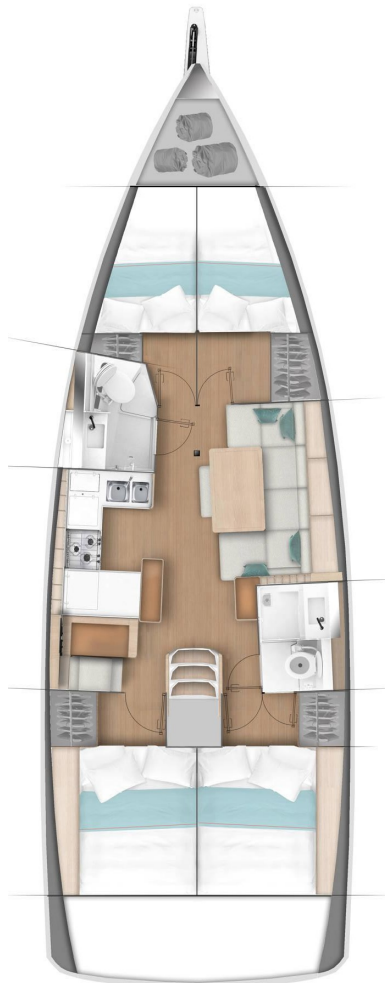

### " TECHNICAL DETAILS "

- Build in : 2023
- LOA : 13,39 m
- Beam : 4,29 m
- Draft : 2,30 m
- Engine : Yanmar 57 HP
- F.Water Capacity : 530 L
- Diesel Capacity : 200 L
- Cabins : 4
- Berths : 8+2

### Special Equipment:

Furling Main sail	35,48 m <sup>2</sup>	Bowthruster	✓	Chartplotter in Cockpit	✓
Furling Genoa sail	45,15 m <sup>2</sup>	Solar Panel	✓	2 Steering wheels	✓
Spiboom	- - -	Sprayhood	✓	Cockpit Loudspeaker	✓
Asym Spinnaker extra price	✓	Inverter (220V/12 V – 400W)	✓	WC - Shower	2

**Extras : Convertible master cabin, Convertible saloon table, Convertible cockpit seats, Electric Winch, Electrical WC Pump.**