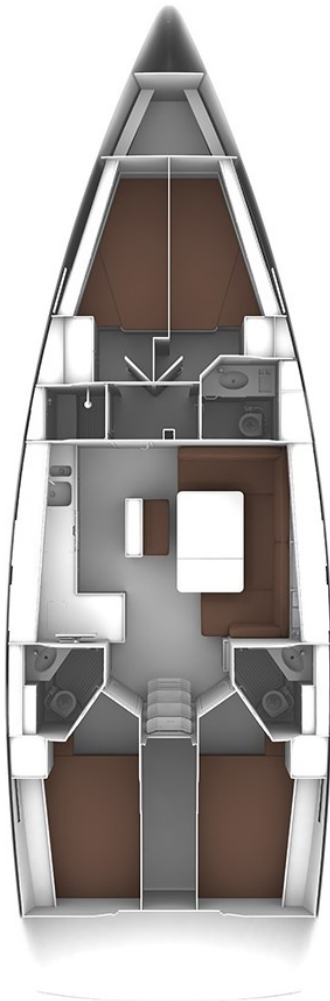

" TECHNICAL DETAILS "

- Build in : 2023
- LOA : 14,27 m
- Beam : 4,35 m
- Draft : 2,10 m
- Engine : Volvo 75 HP
- F.Water Capacity : 510 L
- Diesel Capacity : 210 L
- Cabins : 4
- Berths : 8

BASE & GOCEK & CLIMATE

- ★ Reliable base with high customer satisfaction
- ★ Fully equipped boats in excellent condition
- ★ 7/24 technical assistance and support
- ★ Perfect starting point for a cruise
- ★ Just 20 min. away from Dalaman Airport
- ★ Fair and constant winds for sailing
- ★ About 300 sunny days a year

Special Equipment:

Furling Main sail	52,0 m²	Bowthruster	✓	Chartplotter in Cockpit	✓
Furling Genoa sail	56,0 m²	Solar Panel	✓	2 Steering wheels	✓
Spiboom	- - -	Sprayhood	✓	Cockpit Loudspeaker	✓
Asym Spinnaker extra price	✓	Inverter (220V/12 V – 300W)	✓	WC - Shower	3

Extras : Swimming platform, Heating, Extra Convertible Cabin

NAVIGATION & ELECTR. :

- ✓ GPS with Chartplotter
- ✓ Nav.Charts
- ✓ Nav. aids
- ✓ Nautical pilot books
- ✓ Compass
- ✓ Hand compass
- ✓ VHF
- ✓ Log instruments
- ✓ Anemometer
- ✓ Windex
- ✓ Automatic pilot
- ✓ Binocular
- ✓ Clock & Barometer
- ✓ Flag set
- ✓ Radio CD-Player with AUX+USB
- ✓ SW Radio

ENGINE:

- ✓ Consumpt.–appr.6 l/h
- ✓ Diesel jerry can 20 lt.full
- ✓ Funnel
- ✓ Spare V-Belt
- ✓ Spare impeller
- ✓ Spare engine oil
- ✓ Motor battery

ELECTRIC:

- ✓ Main circuit breaker
- ✓ Service batteries x 5
- ✓ 220 V Breaker / Fuses
- ✓ Battery charger 220 V
- ✓ Shore power cable
- ✓ Spare fuses
- ✓ Sockets 12 / 220 V
- ✓ Elctr. Repair set

MOORING:

- ✓ Windlass
- ✓ Anchor with 80 m chain (10mm)
- ✓ Spare anchor
- ✓ Mooring lines x 4 2x15 m. & 2x30 m.
- ✓ Shore line 1x40 m.
- ✓ Fenders x 6
- ✓ Baloon fender x 1
- ✓ Gangway

SAFETY EQP. :

- ✓ Liferaft
- ✓ Danbuoy
- ✓ Life-Jackets
- ✓ Life-belts
- ✓ Manual bilge pump
- ✓ Automatic bilge pump
- ✓ Distress signals
- ✓ Torch + batteries
- ✓ Search light
- ✓ Foghorn
- ✓ Radar reflector
- ✓ Anchor ball
- ✓ Wire cutter
- ✓ First aid kit
- ✓ Fire extinguishers
- ✓ Fire blanket
- ✓ Tool box
- ✓ Emergency tiller
- ✓ Lifebuoy light
- ✓ Bosun chair
- ✓ Dinghy repair kit
- ✓ Sail repair kit

COMFORT:

- ✓ Bimini-Top
- ✓ Sun awning
- ✓ Cockpit-Cushions
- ✓ Safety net (upon request)
- ✓ Life jackets (kids)
- ✓ Winch handles x 3
- ✓ Cockpit table
- ✓ Cockpit light
- ✓ Oars & pump for dinghy
- ✓ Waterhose with adaptor
- ✓ Water can
- ✓ Fuel jerry can – full
- ✓ Teak cockpit
- ✓ Swimming ladder
- ✓ Cockpit shower
- ✓ Boat-hook
- ✓ Bucket, Brush,Bailer
- ✓ Mask & Snorkel (1 set)
- ✓ Gas bottles x 2
- ✓ Hotwater boiler
- ✓ F. water pres. pump
- ✓ Holding tanks x 3
- ✓ Gas cooker + Oven
- ✓ Fridge 12 V
- ✓ Sink
- ✓ Galley equipment
- ✓ Coffee filter
- ✓ Sponge,tea-towels
- ✓ Dish washing liquid
- ✓ Pegs
- ✓ Blankets, Pillows
- ✓ Welcome packet

BASE : German, English, Turkish spoken, 24 hrs technical support, SMS-Info, SMS-Weather broadcast, beforehand provisioning (upon request), reception, restaurant, bar, shower & WC..

GÖCEK : Clinic - Ambulance, banks, markets, shops, food & veg market, laundry, car park, petrol station, rent a car, restaurants, bars and pubs....