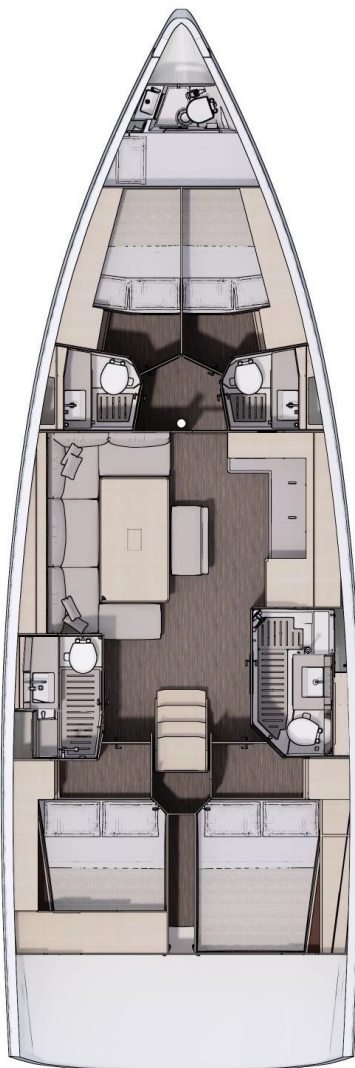

" TECHNICAL DETAILS "

- Build in : 2022
- LOA : 14,85 m
- Beam : 4,70 m
- Draft : 2,25 m
- Engine : Volvo 75 HP
- F.Water Capacity : 530 L
- Diesel Capacity : 250 L
- Cabins : 4
- Berths : 8+2

BASE & GOCEK & CLIMATE

Special Equipment:

Furling Main sail	57,0 m ²	Bowthruster	✓	Chartplotter in Cockpit	✓
Furling Genoa sail	50,0 m ²	Solar Panel	✓	2 Steering wheels	✓
Spiboom	- - -	Sprayhood	✓	Cockpit Loudspeaker	✓
Asym Spinnaker extra price	✓	Inverter (220V/12 V – 300W)	✓	WC - Shower	4

Extras : Convertible saloon table, Skipper cabin & WC.

NAVIGATION & ELECTR. :

- ✓ GPS with Chartplotter
- ✓ Nav.Charts
- ✓ Nav. aids
- ✓ Nautical pilot books
- ✓ Compass
- ✓ Hand compass
- ✓ VHF
- ✓ Log instruments
- ✓ Anemometer
- ✓ Windex
- ✓ Automatic pilot
- ✓ Binocular
- ✓ Clock & Barometer
- ✓ Flag set
- ✓ Radio CD-Player with AUX+USB
- ✓ SW Radio